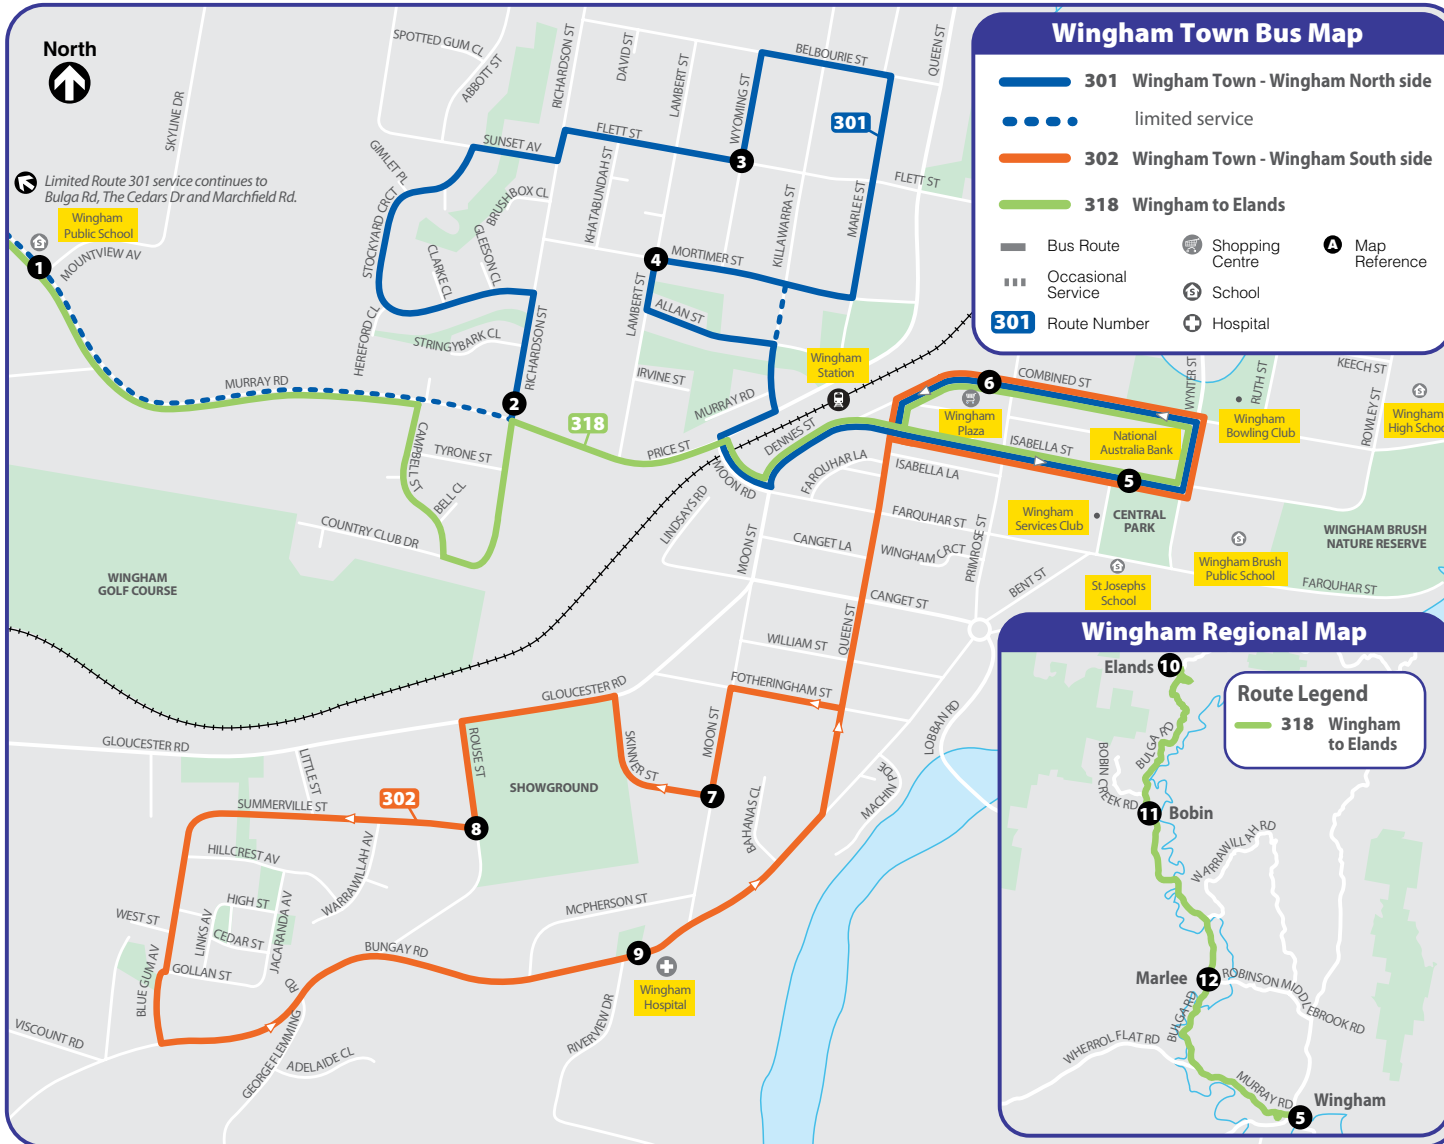

Monday to Friday, School Days Only			
map ref	Route Number	318	318
		am	pm
	Bus Depot - Industrial Close	6.20	....
5	Wingham town (NAB, Isabella St)	OR	3.32
12	Marlee	6.35	4.02
11	Bobin School	6.45	4.14
10	Elands Shop	7.20	4.35

Monday to Friday, School Days Only			
map ref	Route Number	318	318
		am	pm
10	Elands Shop	7.25	4.40
11	Bobin School	7.52	5.00
12	Marlee	8.07	5.10
5	Wingham town (NAB, Isabella St)	8.32	OR
	Bus Depot - Industrial Close	....	5.30

Explanations

OR – On request.

Bus Services

301	Wingham North Side Town Service Operates Monday to Friday except public holidays
302	Wingham South Side Town Service Operates Monday to Friday except public holidays
318	Wingham to Elands Operates Monday to Friday, school days only

Accessible services

Routes so marked will generally be serviced by a fully wheelchair accessible bus. Periodic maintenance may affect availability, please check prior to journey.

How to use this timetable

- Go to the route map in this timetable and find the two timing points your bus stop is located between.
- Then find these two timing points on the timetable.
- Your bus is scheduled to arrive between the times shown for these points. Please arrive at your bus stop before your bus is scheduled.

School services

The School Student Transport Scheme (SSTS) is run by Transport for NSW in conjunction with schools and transport companies to enable eligible students to travel to and from school at no cost to the parents or guardians. Eligibility criteria apply.

Disclaimer: Information in this timetable is based on the latest details at the time of printing, and is subject to change without notice.

For more information visit
www.winghambuslines.com.au
or call (02) 6553 4310